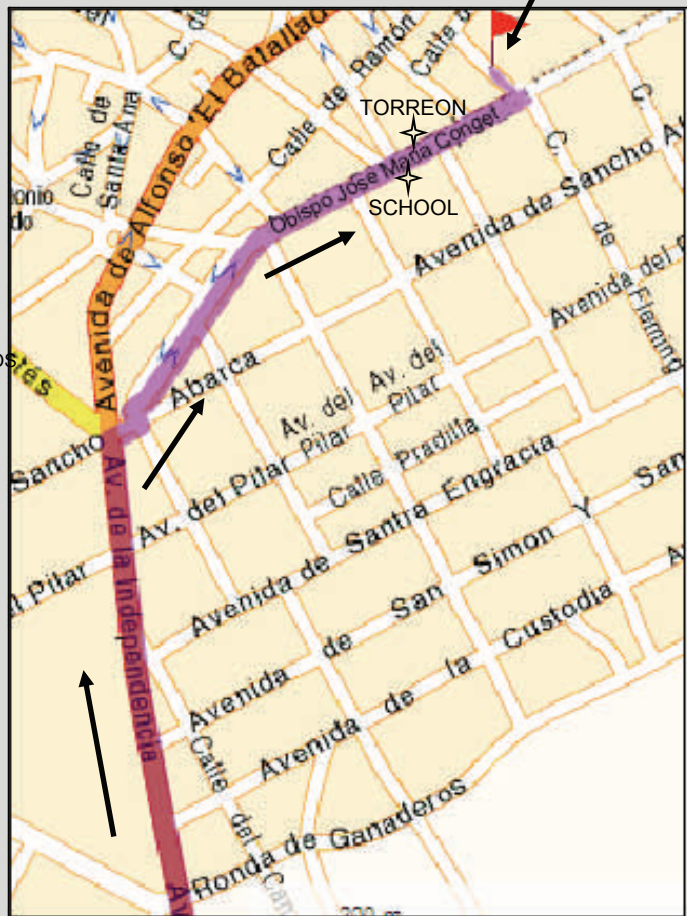

EL PATIAZ DE LA REINA RANA

Tfno 976 855307 C/ Cadiz 5 TAUSTE

AP 68 FROM ZARAGOZA

	In AP-68 Take the exit towards 21 ALAGON TAUSTE
	Continue along A-126, Pass by REMOLINOS
	At the roundabout, take the TAUSTE SUR exit
	Take Avenida de la Independencia
	Turn Right Avenida Obispo José María Conget
	The school was on the right
	The "Torreón" restaurant was on the left
	Continue since "Torreón" restaurant two streets al the left